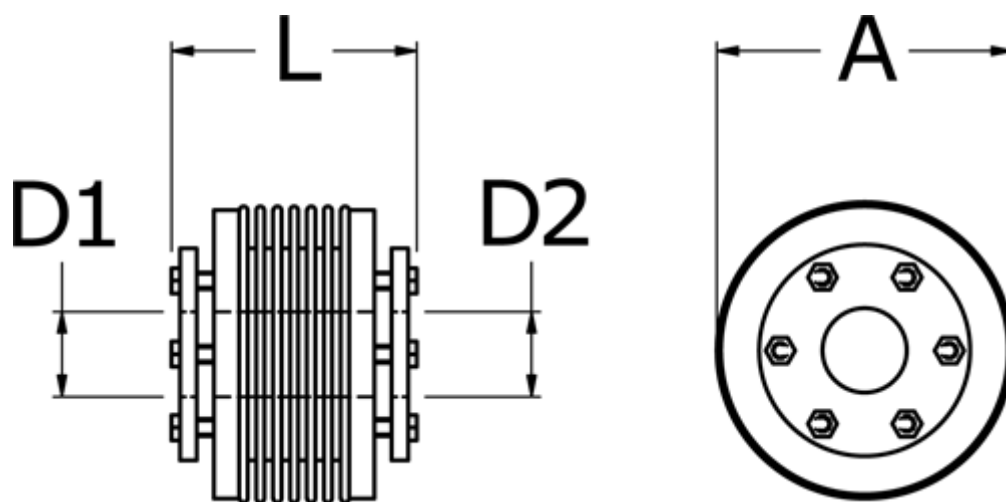

# Data Sheet

Article number: 3330502000913540

Description: Bellow coupling type 5 size200  
Length 91 mm, bore 35/40 mm

## Measures

A	= 90
D1	= 35
D2	= 40
L	= 91
Nom. torque NM (Tkn)	= 200